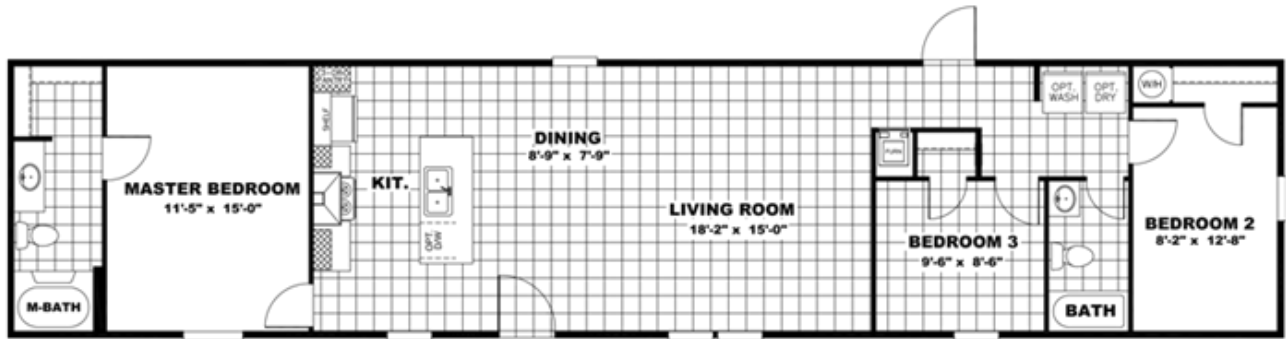

THE BREEZE

**THE BREEZE** Floor plan number: RUS073342AL

**3 beds • 2 baths • 1152 sq.ft. • 16' width • 72' depth**

Our home building facilities invest in continuous product and process improvements. Plans, dimensions, features, materials, specifications and availability are subject to change without notice or obligation. Renderings and floor plans are representative likenesses of our homes and may differ from the actual homes. We invite you to tour a Home Center near you and inspect the highest value in quality housing available or call (405) 631-7600 to speak with a Home Consultant. Copyright 2017, CMH. All rights reserved.